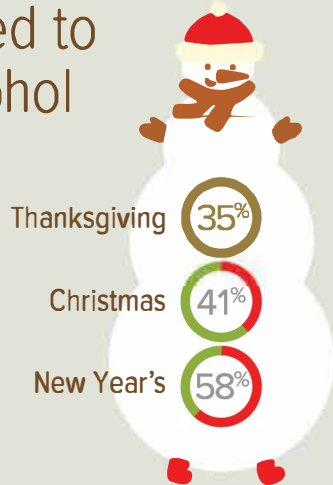

## DURING THE HOLIDAYS

### % of Highway Deaths Related to Alcohol

of traffic-related deaths during the holidays are a result of drunk drivers

28% the rest of the year

Source: NHTSA